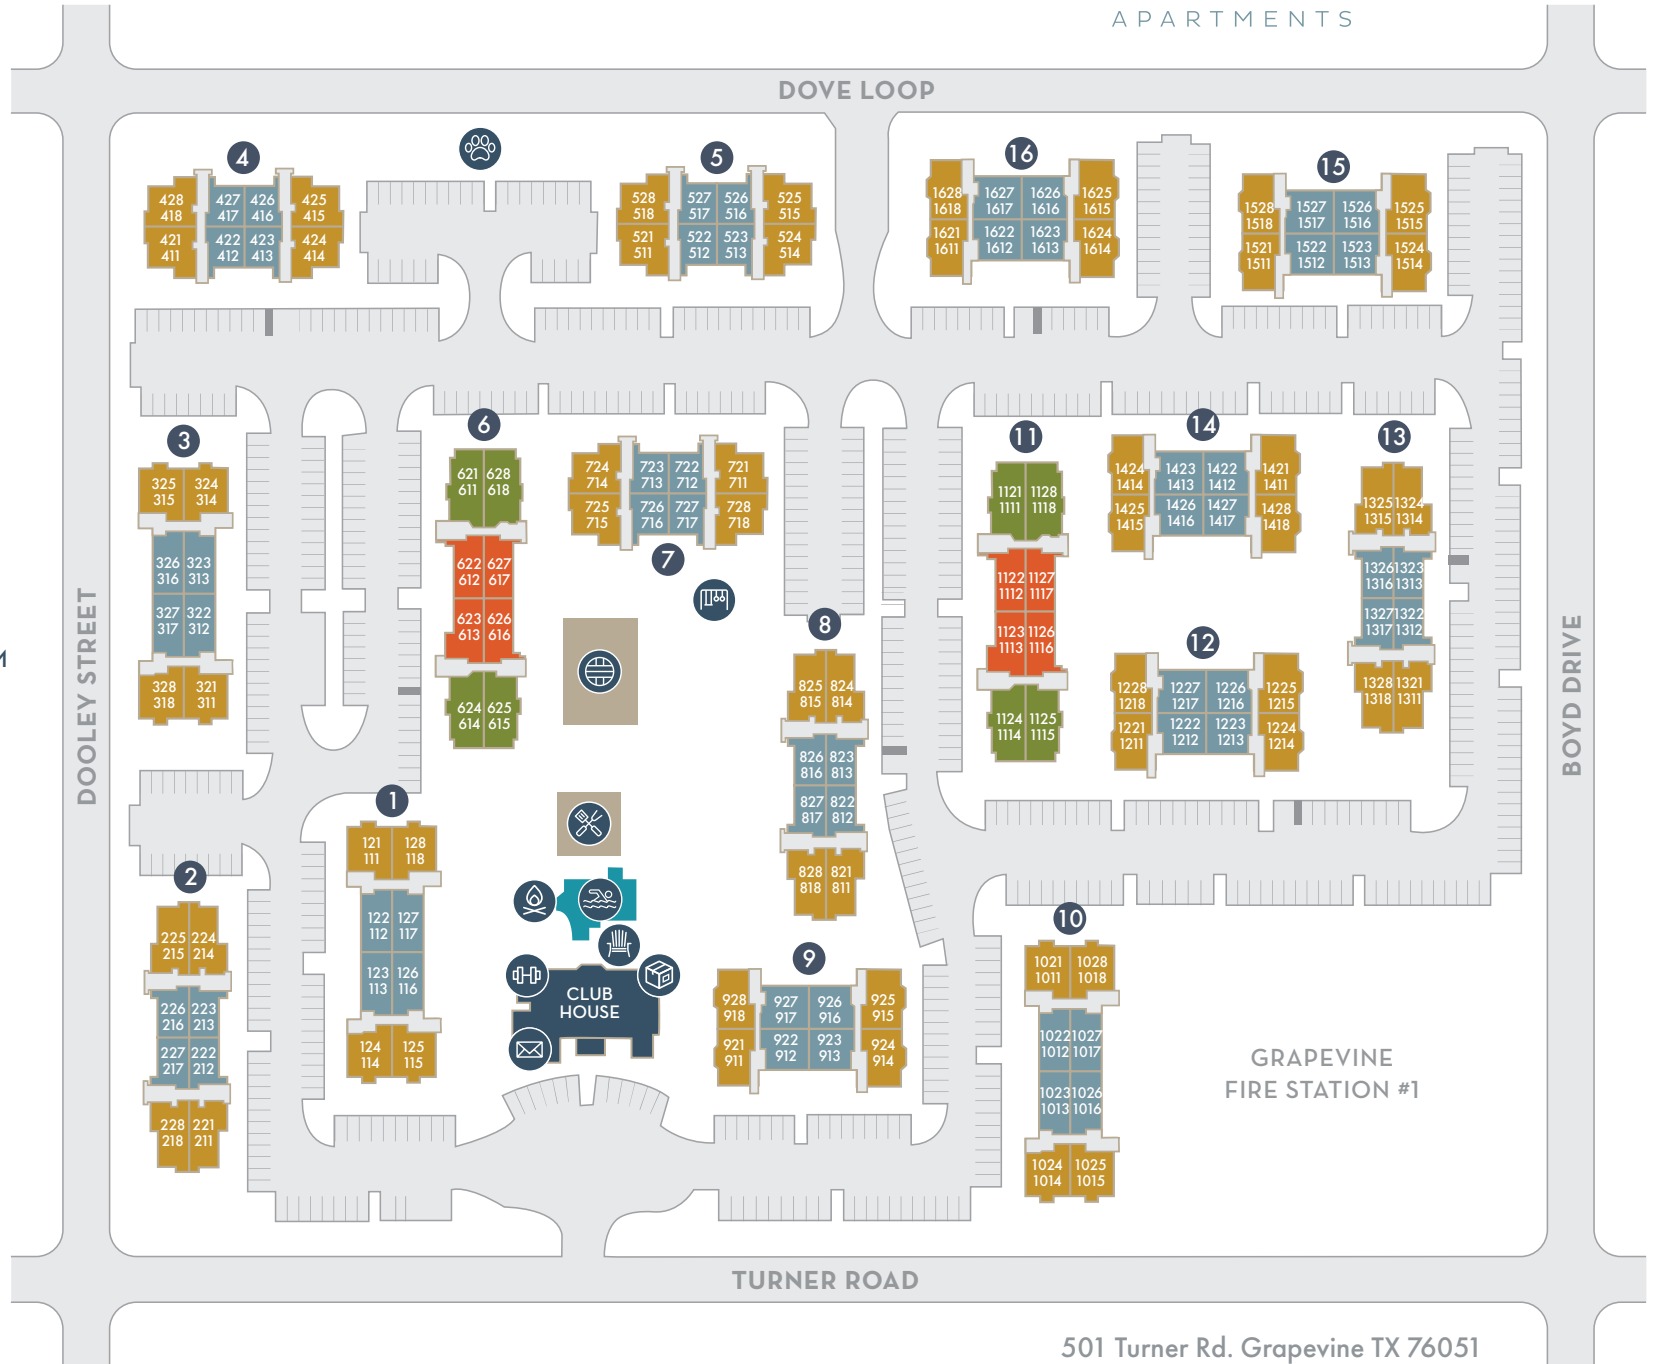

MONTELENA

APARTMENTS

APARTMENTS

- 1 BED / 1 BATH
- 2 BEDS / 1 BATH
- 2 BEDS / 2 BATHS
- 3 BEDS / 2 BATHS

AMENITIES

CLUBHOUSE

- Entertainment Kitchen
- Leasing Office
- Resident Lounge

- DOG PARK
- FIRE FEATURE
- FITNESS CENTER
- OUTDOOR KITCHEN
- OUTDOOR LIVING ROOM
- PLAYGROUND
- SWIMMING POOL
- VOLLEYBALL

ESSENTIALS

- MAIL
- PACKAGE LOCKERS
- TRASH

501 Turner Rd. Grapevine TX 76051
 MontelenaGrapevine.com