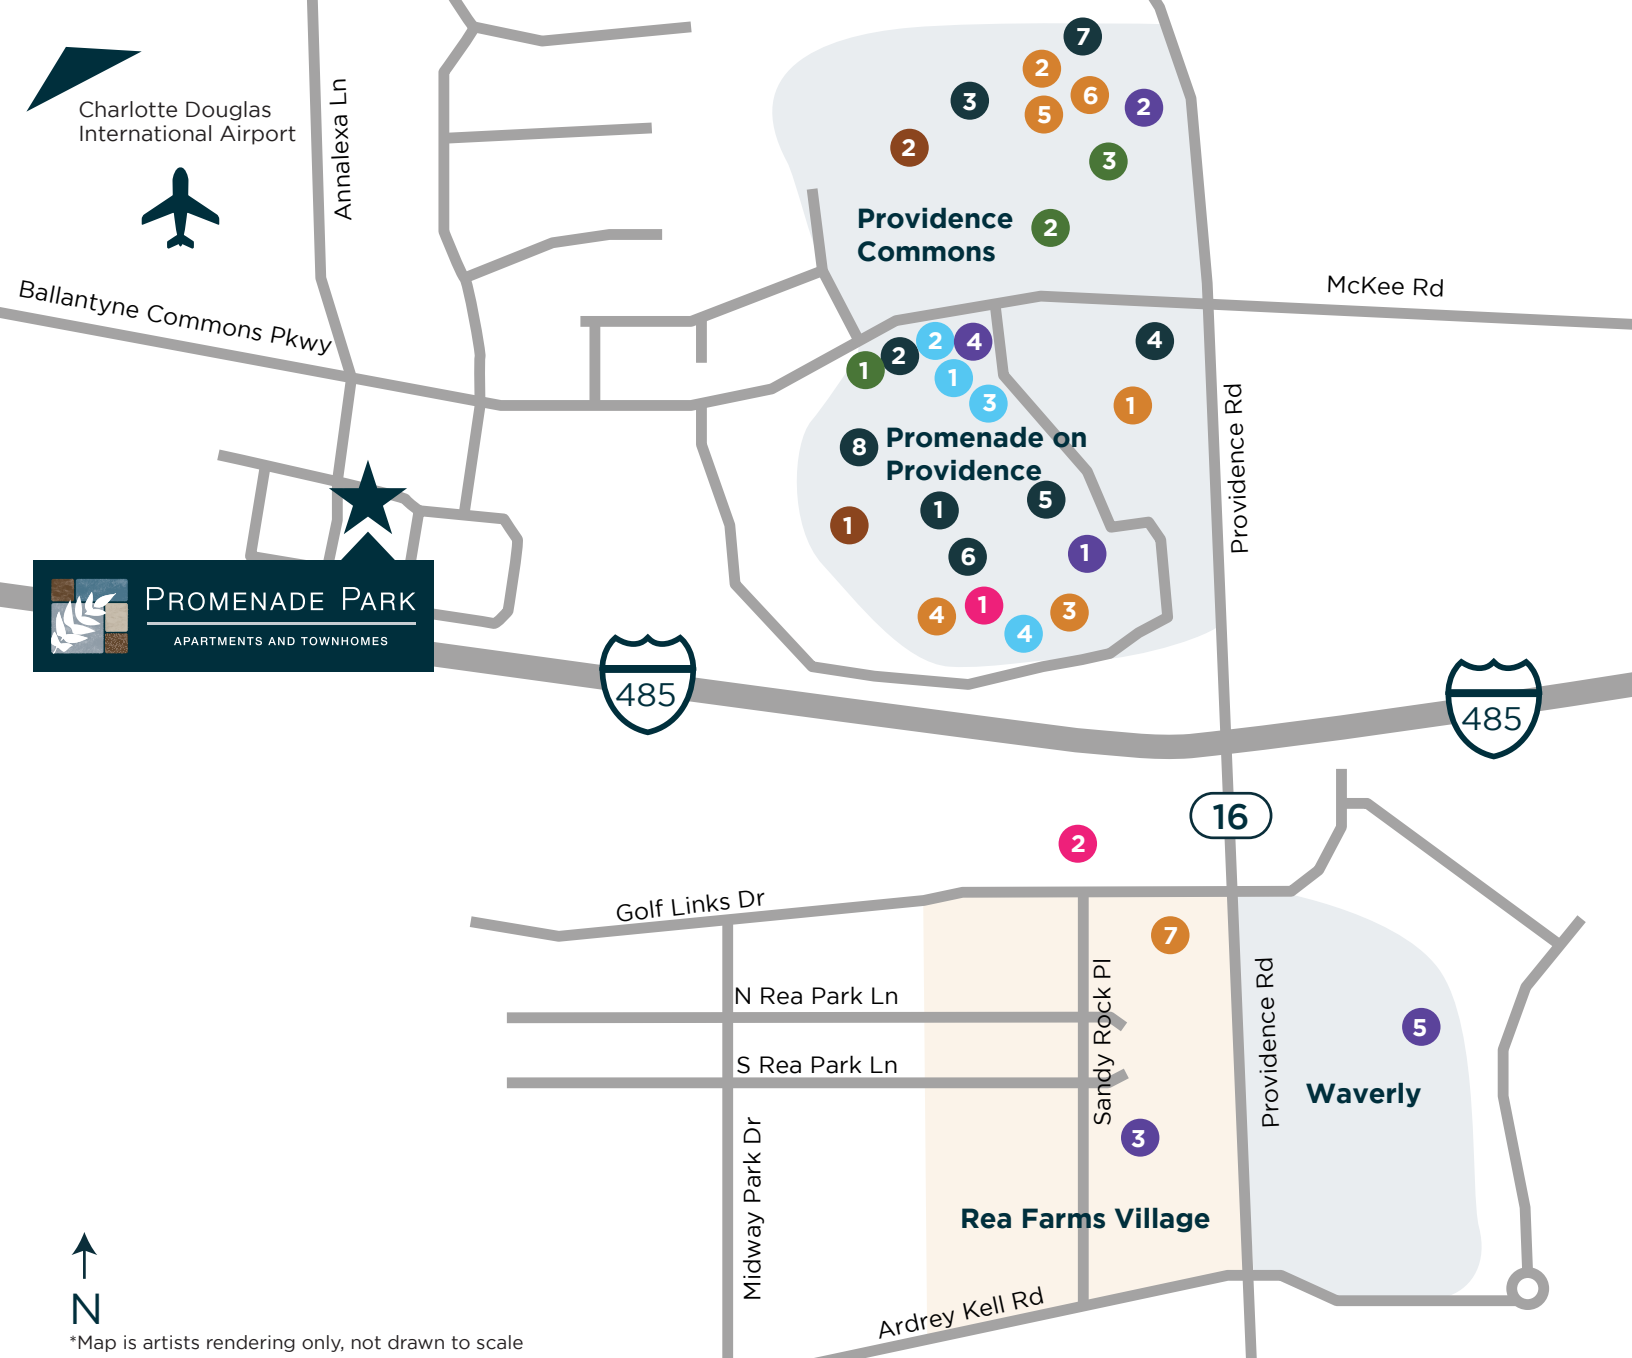

PROMENADE PARK

APARTMENTS AND TOWNHOMES

BANKS

- 1 BB&T
- 2 PNC Bank
- 3 Wells Fargo

CONVENIENCES

- 1 CVS
- 2 Rite Aid
- 3 SOL Dry Cleaners
- 4 Staples
- 5 Starbucks
- 6 The UPS Store
- 7 United States Post Office

DINING

- 1 Arooji's Wine Room
- 2 IHOP
- 3 Inizio Pizza Napoletana
- 4 On The Border Mexican Grill & Cantina
- 5 The Q Shack
- 6 Queen City Craft & Gourmet
- 7 Showmars
- 8 Sushi 101

FITNESS

- 1 Anytime Fitness
- 2 Life Time Athletic

GROCERY STORES

- 1 The Fresh Market
- 2 Harris Teeter
- 3 Harris Teeter
- 4 Total Wine & More
- 5 Whole Foods Market

HOME IMPROVEMENT

- 1 Home Depot
- 2 Lowe's Home Improvement

SHOPPING

- 1 Loft
- 2 Pier 1
- 3 Stein Mart
- 4 Tuesday Morning

OTHER SHOPPING & DINING

Promenade on Providence
45+ Shops & Restaurants

Providence Commons
10+ Shops & Restaurants

Rea Farms Village
45+ Shops & Restaurants

Waverly
50+ Shops & Restaurants

SCHOOLS

Jay M. Robinson Middle School (0.2 miles)
Providence High School (0.8 miles)
McKee Elementary School (1.6 miles)