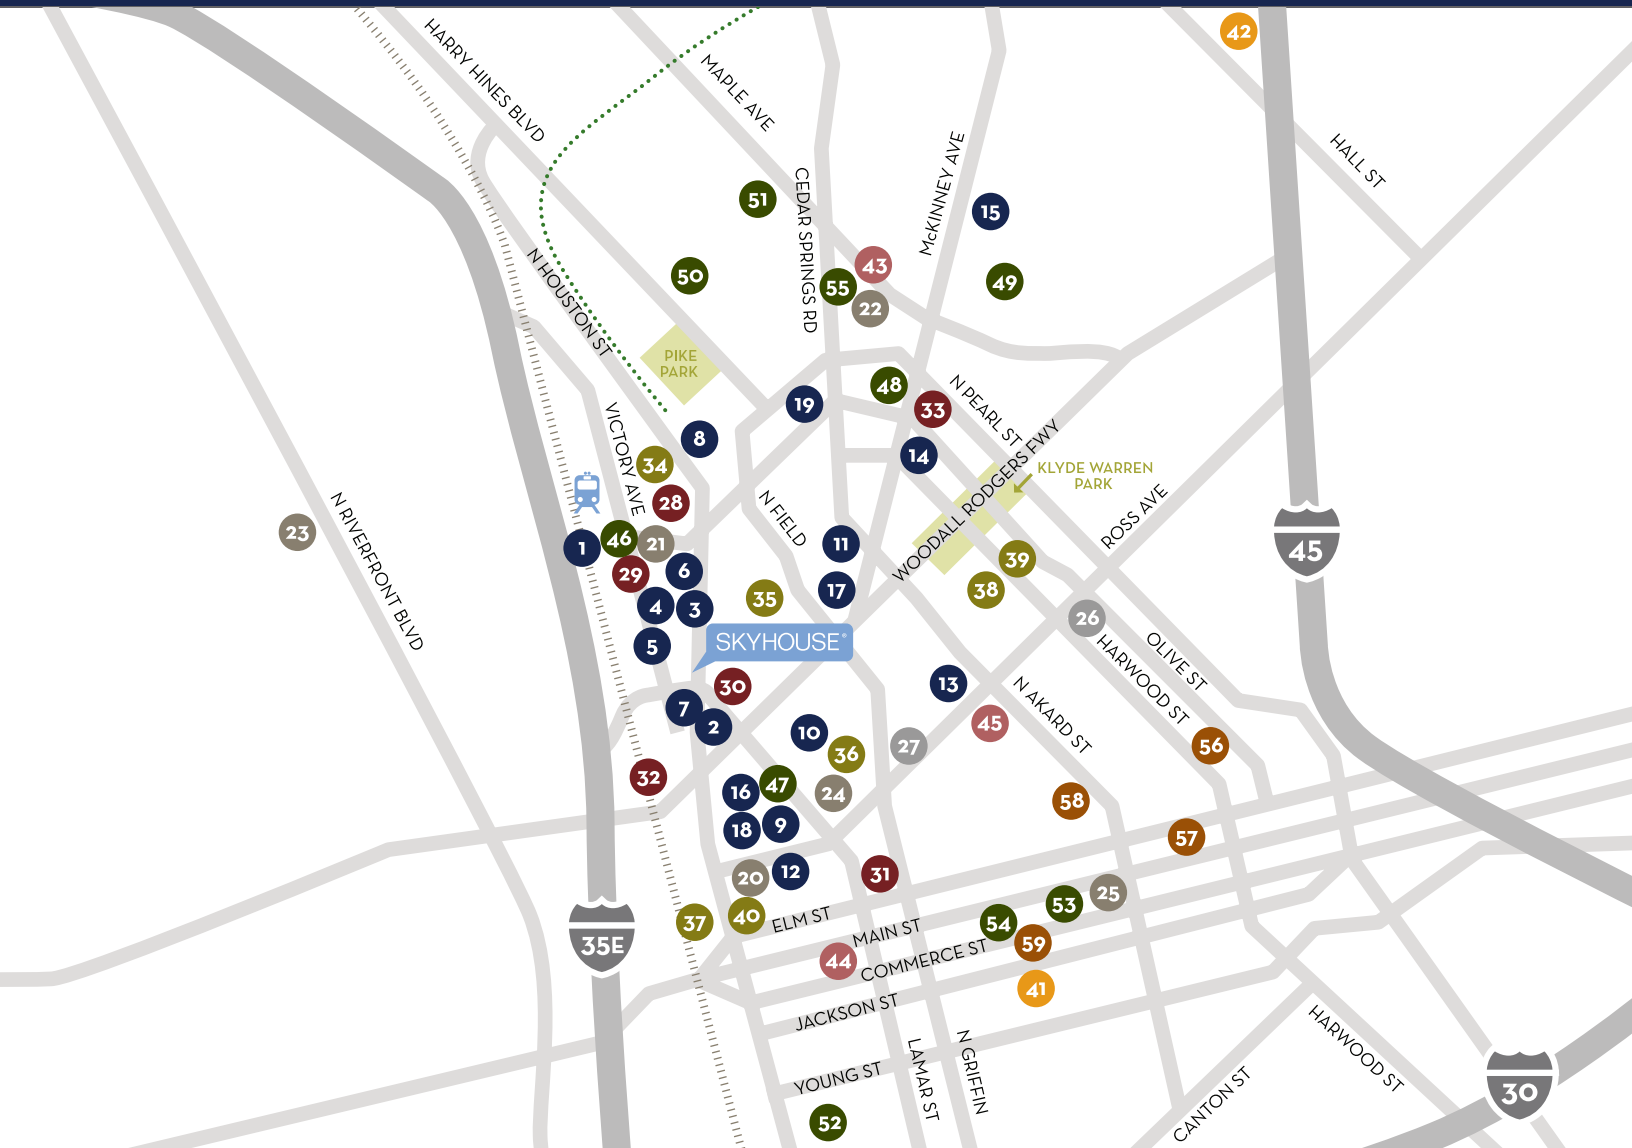

* In select apartments

LIVE IT UP

SKYHOUSE DALLAS AREA MAP

DINING

- 1 Cook Hall
- 2 Hooters
- 3 Naga Thai Kitchen & Bar
- 4 Neo Pizza Napoletana
- 5 Medina Oven & Bar
- 6 Kenichi
- 7 Dick's Last Resort
- 8 Victory Tavern
- 9 Palm Restaurant
- 10 Zenna Restuarat
- 11 Stampede 66
- 12 Y.O Ranch Steakhouse
- 13 Pyramid Restaurant and Bar
- 14 Perry's Steakhouse & Grille
- 15 Hard Rock Café
- 16 Spaghetti Warehouse
- 17 El Fenix
- 18 Ellen's Southern Kitchen
- 19 Saint Ann

SHOPPING AND CONVENIENCES

- 20 Wild Bill's Western
- 21 VOD
- 22 Stanley Korshak
- 23 Wooden House
- 24 CVS
- 25 Neiman Marcus

BANKS

- 26 Northern Trust Bank
- 27 Wells Fargo Bank

NIGHTLIFE

- 28 Havana Social Club
- 29 The Living Room Bar
- 30 House of Blues Dallas
- 31 Thrive Nightclub
- 32 ZOUK
- 33 Sambuca

ARTS AND ENTERTAINMENT

- 34 American Airlines Center
- 35 The Perot Museum of Nature and Science
- 36 Dallas World Aquarium

GROcery STORES

- 37 Sixth Floor Museum/Dealey Plaza
- 38 Dallas Museum of Art
- 39 Nasher Sculpture Center
- 40 Dallas Holocaust Museum

GROcery STORES

- 41 Urban Orchard Market
- 42 Walmart Neighborhood Market

FITNESS

- 43 Innergy Fitness
- 44 The Texas Club
- 45 YMCA (T. Boone Pickens)

HOTELS

- 46 W Dallas
- 47 SpringHill Suites
- 48 Ritz Carlton
- 49 Hotel Zaza
- 50 HYATT House Dallas
- 51 Stoneleigh
- 52 Omni
- 53 The Joule
- 54 Adolphus
- 55 Rosewood Crescent